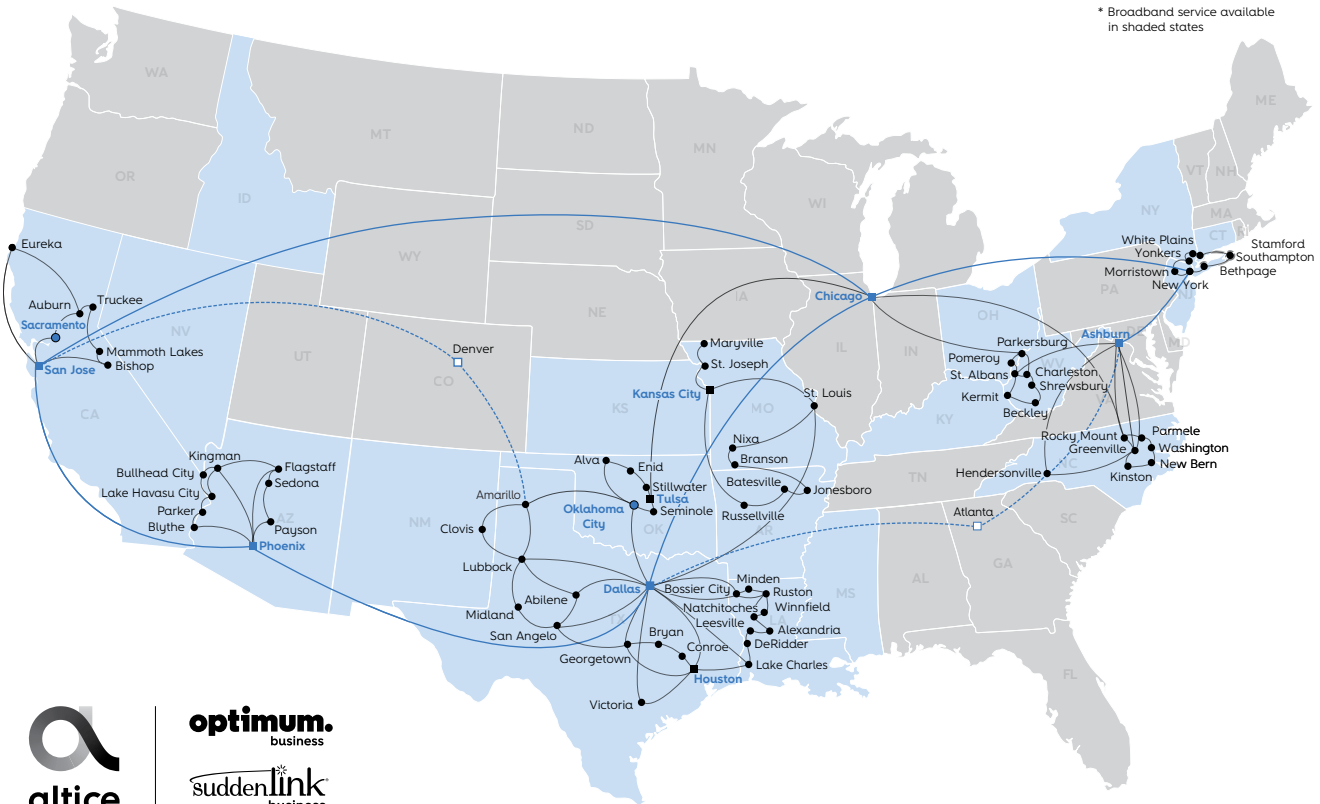

Connections for driving growth and revenue

Our simplified lead registration portal and expedited ordering process make it easier to onboard customers and take advantage of lucrative compensation options and incentives even faster.

Become an Altice Partner today, visit alticebusinesspartners.com

Altice Partner Connections

Reliable Nationwide Network Coverage

Why Altice

Superior services and simplified connections for business success.

Through Optimum Business and Suddenlink Business we provide a range of integrated network solutions and tools essential to business growth. From Secure Internet for small business to enterprise-grade fiber, our services are designed to scale. Our company is committed to support the evolving needs of our valued customers.

National Coverage Map

- National Backbone Route
- Regional Backbone Route
- ⋯ Future National Backbone Route
- ⋯ Future Regional Backbone Route
- Future Expansion Market
- Current Hub Location
- Data Center Location
- Co-location
- Local Market
- * Broadband service available in shaded states