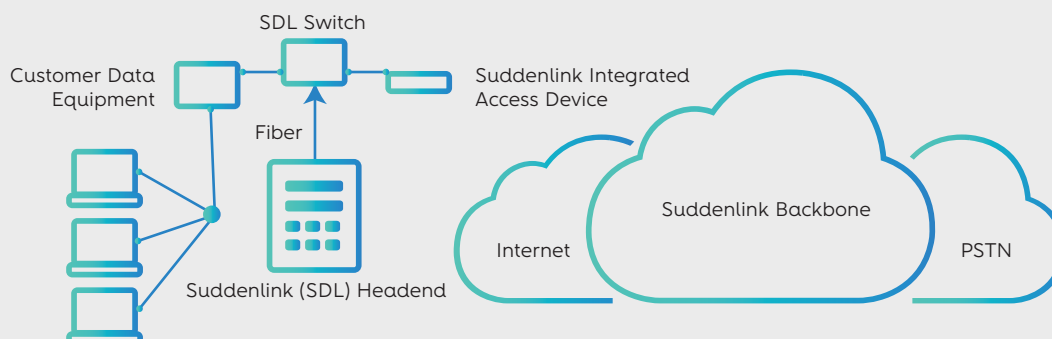

## Features

- IP over IEEE 802.3-based full-duplex non-circuit switched services
- Provisioned on our advanced fiber-rich network from the customer premises to one of many hub locations throughout the Suddenlink Business network footprint
- Multiple levels of network fault tolerance provide a highly reliable and secure Internet access service
- Fiber connections to the Suddenlink Business network are managed by a dedicated network interface device
- Routing options are static routing or border gateway protocol (BGP)
- IP address space is included
- Suddenlink Business offers dual stacking of IPv4 and IPv6 address space

## Benefits

- Symmetrical bandwidth
- Service delivered over our advanced, fiber-rich network directly to your local area network (LAN)
- Scalable Internet speeds for all of your business needs ranging from 5 Mbps up to 10Gbps, depending on market availability
- Reliable service whether your business is in a metropolitan or outlying area